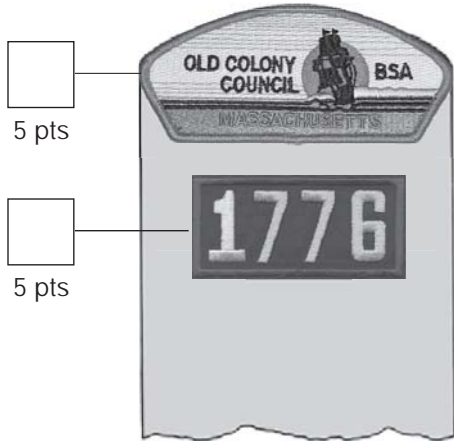

5 pts

5 pts

TIGER CUB, CUB SCOUT  
OR WEBELOS SCOUT  
RIGHT SLEEVE

5 pts

5 pts

LEFT SLEEVE

Bonus  
5 pts

LEFT POCKET

5 pts

BOY SCOUTS OF AMERICA

Bonus  
5 pts

RIGHT POCKET

Bonus  
5 pts

5 pts

5 pts

5 pts

# TIGER

5 pts

TIGER CUB, CUB SCOUT OR WEBELOS SCOUT  
RIGHT SLEEVE

5 pts

5 pts

LEFT SLEEVE

5 pts

Bonus  
5 pts

LEFT POCKET

BOY SCOUTS OF AMERICA

5 pts

Bonus  
5 pts

RIGHT POCKET

Bonus  
5 pts

5 pts

5 pts