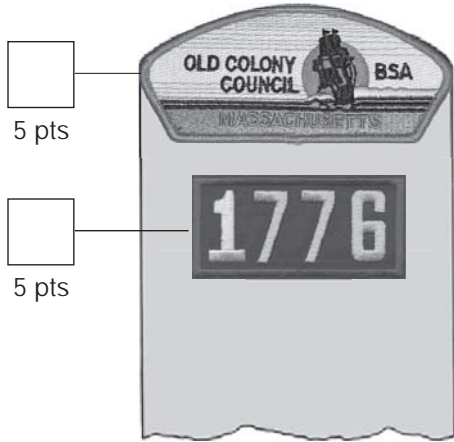

LEFT POCKET

BOY SCOUTS OF AMERICA

5 pts

Bonus  
5 pts

RIGHT POCKET

Bonus  
5 pts

5 pts

5 pts

# WOLF

5 pts

TIGER CUB, CUB SCOUT  
OR WEBELOS SCOUT  
RIGHT SLEEVE

5 pts

LEFT POCKET

5 pts

Bonus  
5 pts

RIGHT POCKET

Bonus  
5 pts

Bonus  
5 pts

5 pts

5 pts

LEFT SLEEVE

5 pts

5 pts

5 pts

# BEAR

5 pts  
or

5 pts

5 pts

5 pts

5 pts

RIGHT SLEEVE

5 pts